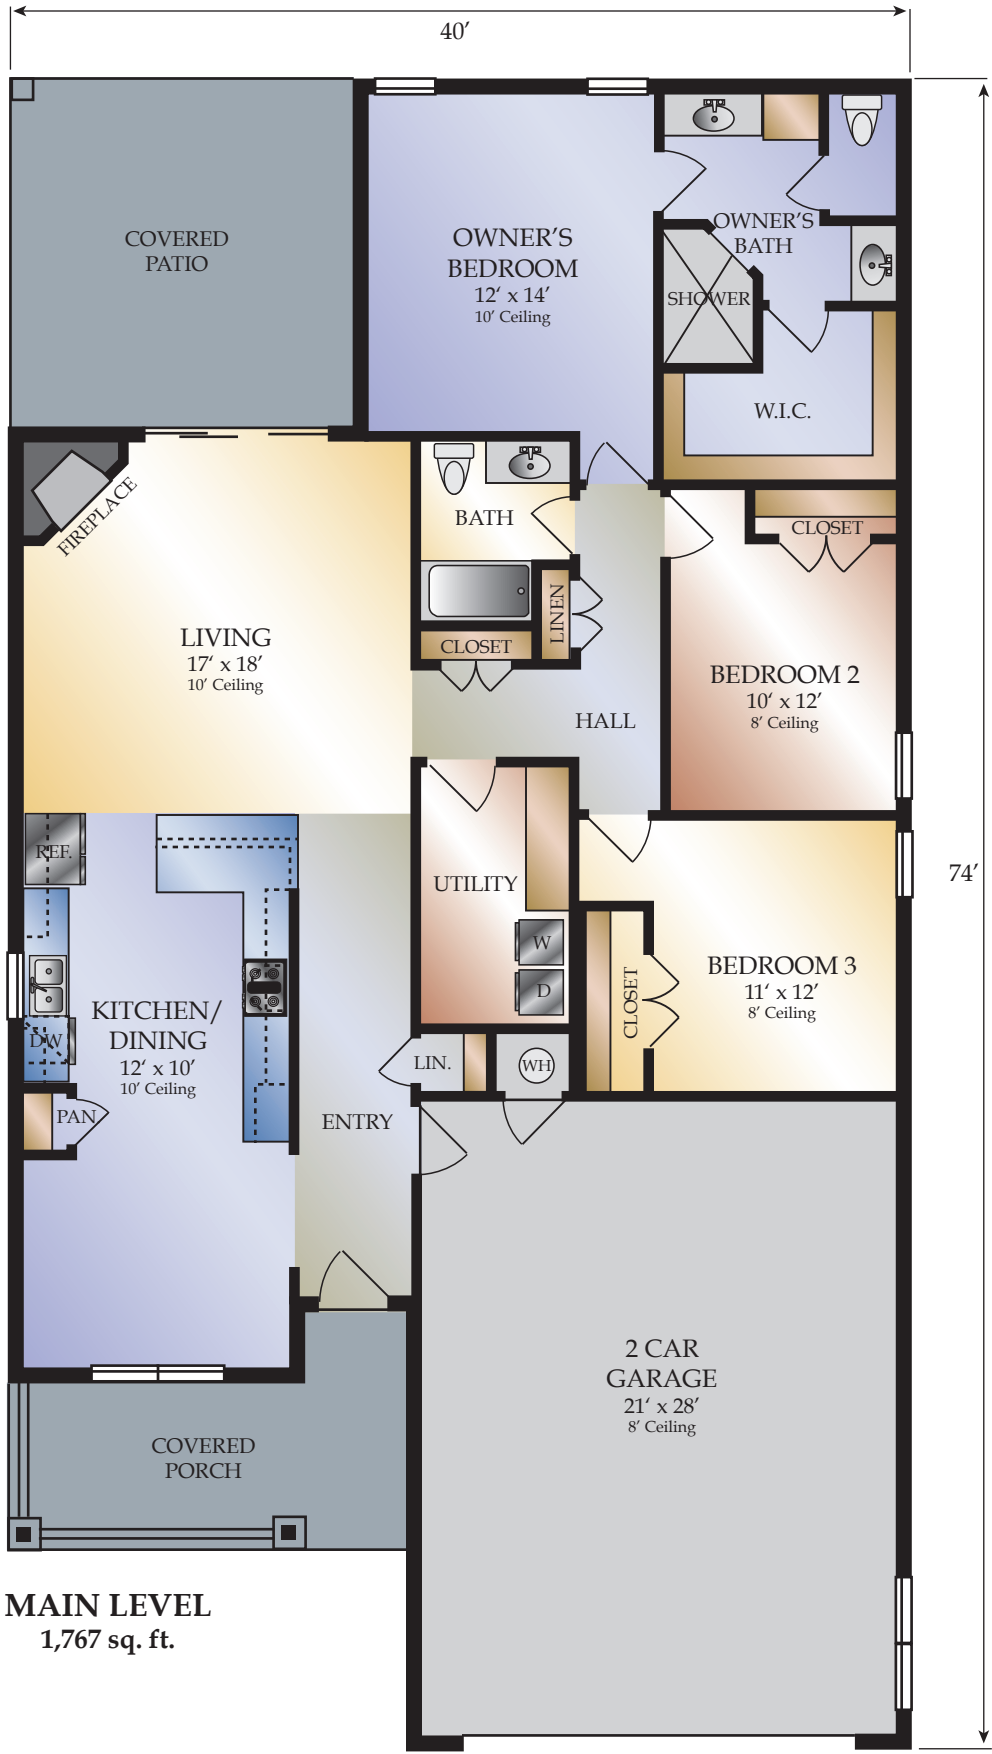

# Turtle Creek

**MAIN LEVEL**  
1,767 sq. ft.